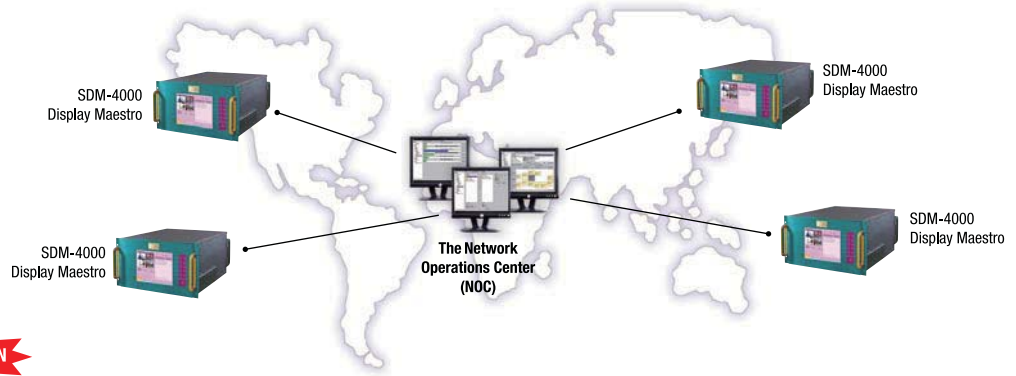

SDM-4000 Display Maestro

A smart and scalable solution for multiple digital signage applications

The **SDM-4000 Display Maestro** is a stand-alone, multi-output true HD player that functions as a one-stop digital signage solution.

Designed for usability

The SDM-4000 comes standard with four (4) sets of video and audio outputs and can be configured for a wide range of digital signage applications.

Assorted

Outputs are independent. Four (4) playlists (one from each output) can be distributed to four (4) different groups of displays.

GDC manufacturing
facility is
ISO 9001: 2000 certified.

PB-0009-0908-V1E

Network Operations Center (NOC)

The **Network Operations Center (NOC)** software is a separate tool for managing both digital cinema and digital signage servers from an off-site location.

SDM-4000 Display Maestro Technical Specifications

Physical

Dimensions 552mm (L) x 482.6mm (W) x 265.9mm (H) 6RU
Weight 25kg (55 lbs)

Environmental

Operating temperature 5°C to 40°C (41°F to 104°F)
Operating humidity 20% to 90%, non-condensing
Operating altitude 10,000ft. above sea level